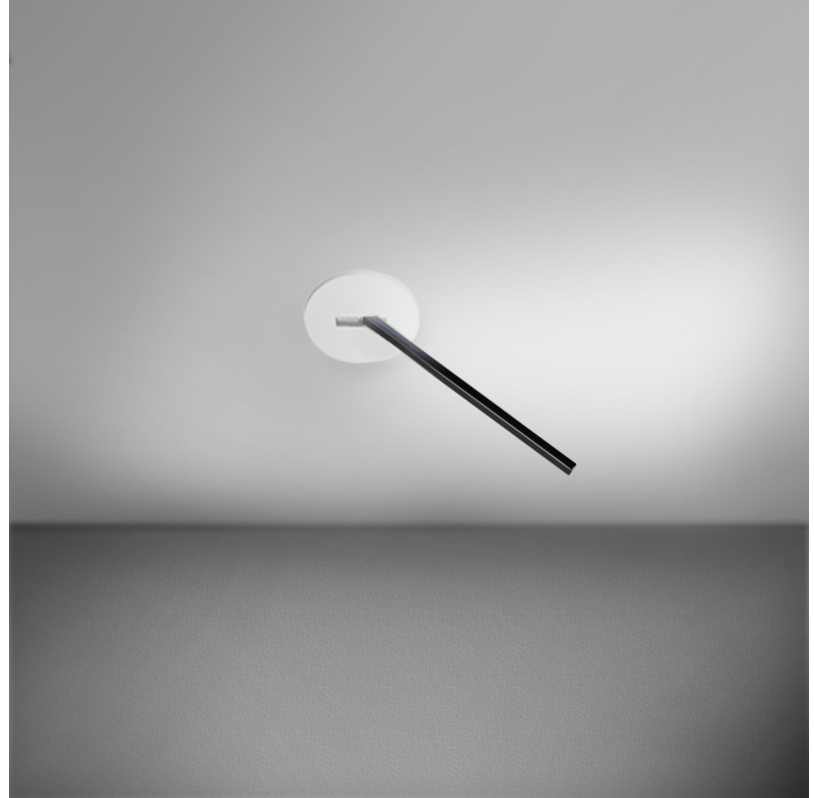

SPILLO 1 ROD RECESSED

D46021- _____ - _____

base number   Color   Finish
Temperature   Options

1. To build a product code in our configurator select the specify button on the base model # product page
2. To build a manual product code on this datasheet choose from the options listed below in blue font and add the suffix to the base model #

GENERAL

Series: Spillo
Subseries: Spillo 1 Rod
Brand: Icone
Division: Design
Mounting Type: Recessed
Mounting Location: Wall
Subcategory: Ambient

PHYSICAL

Shape: Rectangle
Width (mm): 50
Width (in): 1 ¹⁵/₁₆
Height (mm): 300
Height (in): 11 ¹³/₁₆
Light Distribution: Adjustable
Fixture Finish: WHI / BLK / CHR / BGD
Fixture Material: Brass

ELECTRICAL

Lamp Type: LED
Total Output Wattage (W): 3.96
Dimming: 0-10V Dimming
Driver Included: No
Driver Location: Remote
Driver Type: Constant Voltage - 120 / 277Vac
Driver Class: Class 2
Input Voltage (V): 120 - 277
Output Voltage (V): 12
Upon Request: (Not included, see components) 0-10Vdc dimming / 277Vac

LED

Color Temperature (°K): 2700 / 3000
Nominal Lumen (lm): 330
CRI: >90 CRI
Lamp Life (hrs): 50000

OPTICAL

Adjustability: Tilt 120°

RATINGS AND CERTIFICATIONS

Certified By: Certified for North American Standards
IP rating: IP20