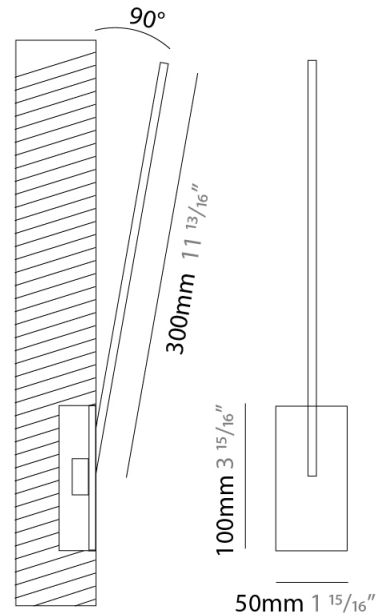

GENERAL

Series: Spillo
 Subseries: Spillo 1 Rod
 Brand: Icone
 Division: Design
 Mounting Type: Recessed
 Mounting Location: Wall
 Subcategory: Ambient

PHYSICAL

Shape: Rectangle
 Width (mm): 50
 Width (in): 1 15/16
 Height (mm): 300
 Height (in): 11 13/16
 Light Distribution: Adjustable
[Fixture Finish: WHI / BLK / CHR / BGD](#)
 Fixture Material: Brass

LED

[Color Temperature \(°K\): 2700 / 3000](#)
 Nominal Lumen (lm): 330
 CRI: >90 CRI
 Lamp Life (hrs): 50000

OPTICAL

Adjustability: Tilt 120°

RATINGS AND CERTIFICATIONS

Certified By: Certified for North American Standards
 IP rating: IP20

GENERAL

Series: Spillo
 Subseries: Spillo 1 Rod
 Brand: Icone
 Division: Design
 Mounting Type: Recessed
 Mounting Location: Wall
 Subcategory: Ambient

PHYSICAL

Shape: Rectangle
 Width (mm): 50
 Width (in): 1 ¹⁵/₁₆
 Height (mm): 300
 Height (in): 11 ¹³/₁₆
 Light Distribution: Adjustable
 Fixture Finish: WHI / BLK / CHR / BGD
 Fixture Material: Brass