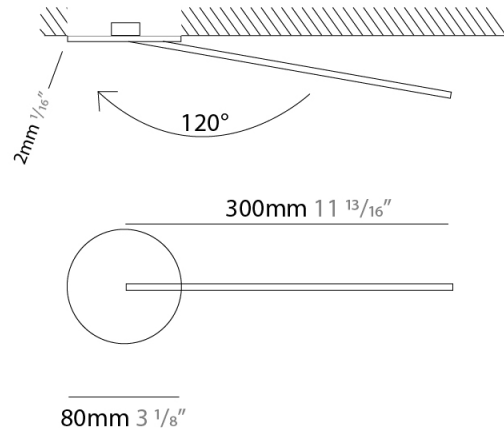

GENERAL

Series: Spillo
 Subseries: Spillo 1 Rod
 Brand: Icone
 Division: Design
 Mounting Type: Recessed
 Mounting Location: Wall
 Subcategory: Ambient

PHYSICAL

Shape: Rectangle
 Width (mm): 50
 Width (in): 1 15/16
 Height (mm): 300
 Height (in): 11 13/16
 Light Distribution: Adjustable
[Fixture Finish: WHI / BLK / CHR / BGD](#)
 Fixture Material: Brass

GENERAL

Series: Spillo
 Subseries: Spillo 1 Rod
 Brand: Icone
 Division: Design
 Mounting Type: Recessed
 Mounting Location: Wall
 Subcategory: Ambient

PHYSICAL

Shape: Rectangle
 Width (mm): 50
 Width (in): 1 ¹⁵/₁₆
 Height (mm): 300
 Height (in): 11 ¹³/₁₆
 Light Distribution: Adjustable
 Fixture Finish: WHI / BLK / CHR / BGD
 Fixture Material: Brass

LED

Color Temperature (°K): 2700 / 3000
 Nominal Lumen (lm): 330
 CRI: >90 CRI
 Lamp Life (hrs): 50000

OPTICAL

Adjustability: Tilt 120°

RATINGS AND CERTIFICATIONS

Certified By: Certified for North American Standards
 IP rating: IP20